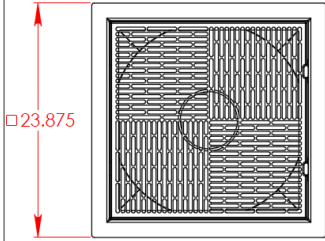

RETURN AIR FILTER HOUSING W/ BACK

MODEL NUMBER	DIAMETER
EFAR06W	6"
EFAR08W	8"
EFAR10W	10"
EFAR12W	12"
EFAR14W	14"

OPTIONAL FILTER

DIAMETER

23.875

5.59